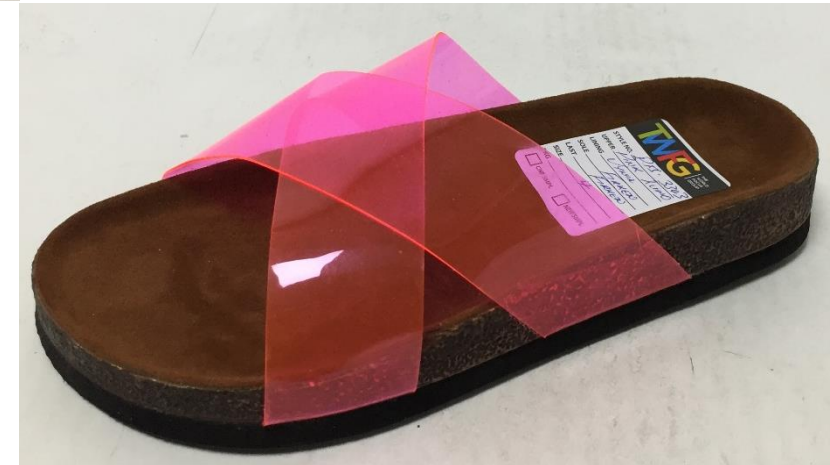

RFS-2725
COLOURS:
GREEN
BLUE
BURGUNDY
TAUPE
WHITE
GOLD
ROSE GOLD

PFS-3343
COLOURS:
GREEN
PURPLE
CLEAR
ORANGE
PINK

RFS-3320
COLOURS:
TAUPE SNAKE

RFS-3329
COLOURS:
CLEAR VYNIL

RFS-3332
COLOURS:
GOLD
ROSE GOLD
SILVER

RFS-3200
COLOURS:
BLACK
MINK
CHOC