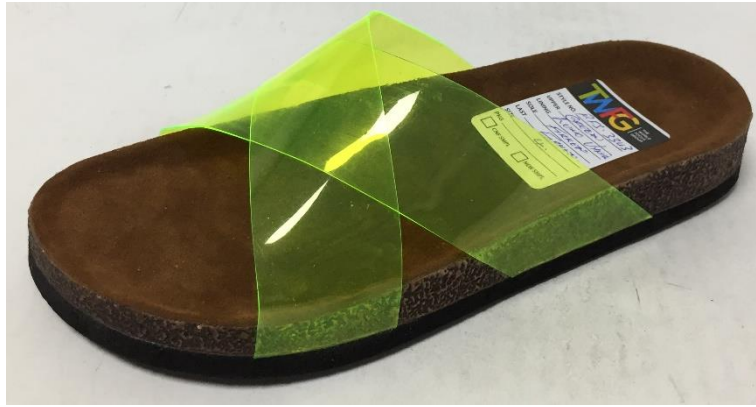

RFS-2725
COLOURS:
GREEN
BLUE
BURGUNDY
TAUPE
WHITE
GOLD
ROSE GOLD

PFS-3343
COLOURS:
GREEN
PURPLE
CLEAR
ORANGE
PINK

RFS-3320
COLOURS:
TAUPE SNAKE

RFS-3329
COLOURS:
CLEAR VYNIL

RFS-3332
COLOURS:
GOLD
ROSE GOLD
SILVER

RFS-3200
COLOURS:
BLACK
MINK
CHOC